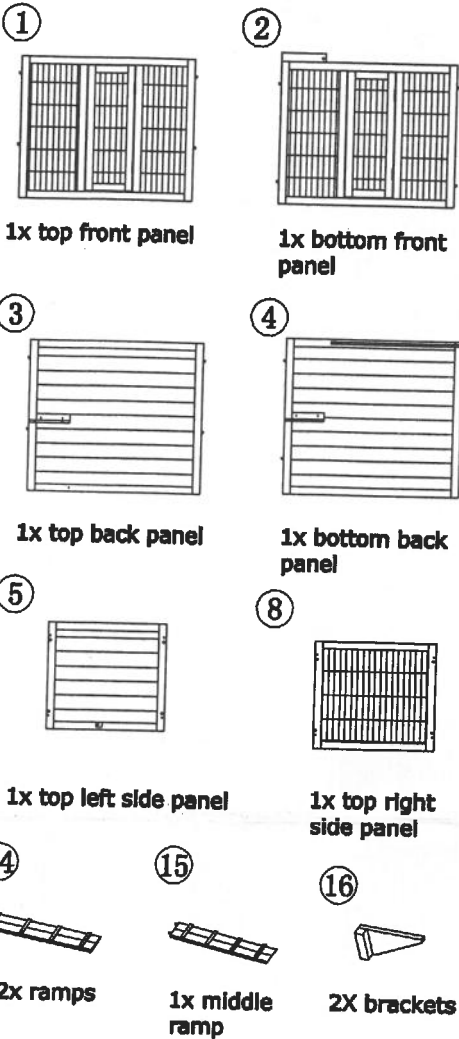

Dierenverblijf Beau Assembly Instructions

dsp international b. v.

contents box 1:

contents box 2:

1. Connect the top and bottom front panel, top and bottom back panel, the top and bottom right side panel .

2. Fix the top and bottom left side panel and the brackets.

3. Fix the top and bottom shelves.

4. Fix the ramp supportings and then insert top and bottom tray.

5. Fix the rings and two ramps and then insert the middle ramp .