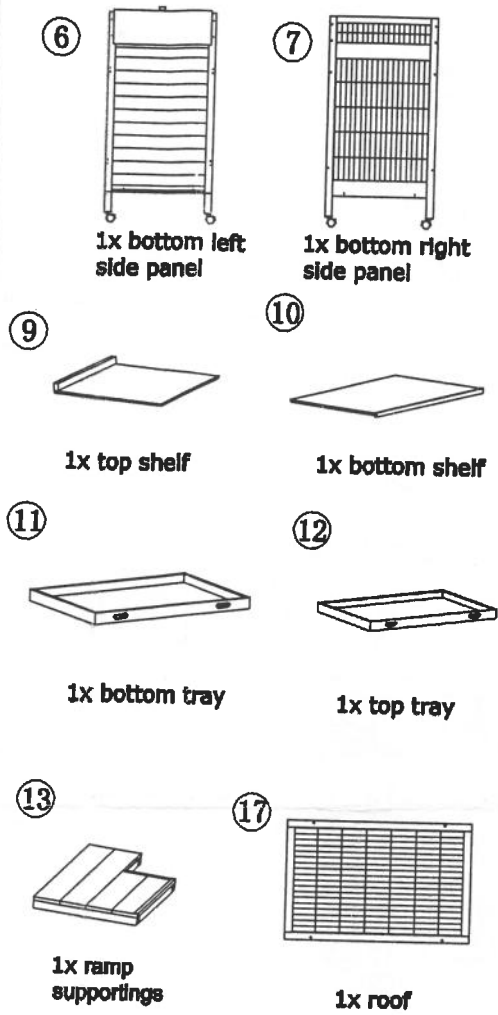

Dierenverblijf Beau Assembly Instructions

dsp international b. v.

contents box 1:

contents box 2:

1. Connect the top and bottom front panel, top and bottom back panel, the top and bottom right side panel .

2. Fix the top and bottom left side panel and the brackets.

3. Fix the top and bottom shelves.

4. Fix the ramp supportings and then insert top and bottom tray.

5. Fix the rings and two ramps and then insert the middle ramp .