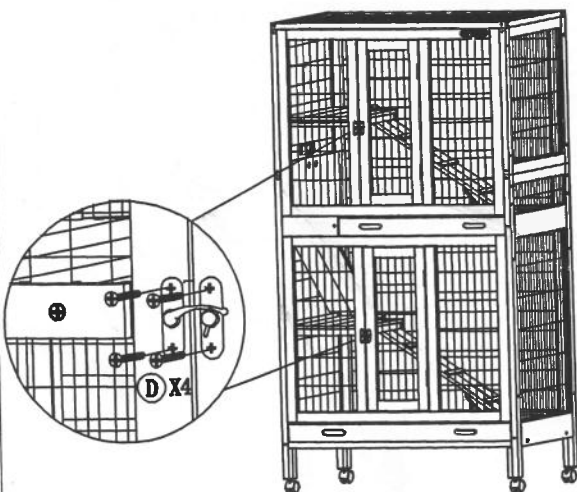

Dierenverblijf Beau Assembly Instructions

dsp international b. v.

contents box 1:

contents box 2:

1. Connect the top and bottom front panel, top and bottom back panel, the top and bottom right side panel .

2. Fix the top and bottom left side panel and the brackets.

3. Fix the top and bottom shelves.

4. Fix the ramp supportings and then insert top and bottom tray.

5. Fix the rings and two ramps and then insert the middle ramp .

6. Fix the roof.

7. Fix the latches.

8. Finish.