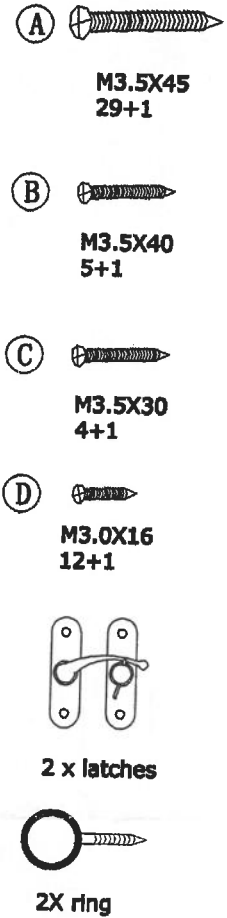

Dierenverblijf Beau Assembly Instructions

dsp international b. v.

contents box 1:

contents box 2:

1. Connect the top and bottom front panel, top and bottom back panel, the top and bottom right side panel .

2. Fix the top and bottom left side panel and the brackets.

3. Fix the top and bottom shelves.

4. Fix the ramp supportings and then insert top and bottom tray.

5. Fix the rings and two ramps and then insert the middle ramp .