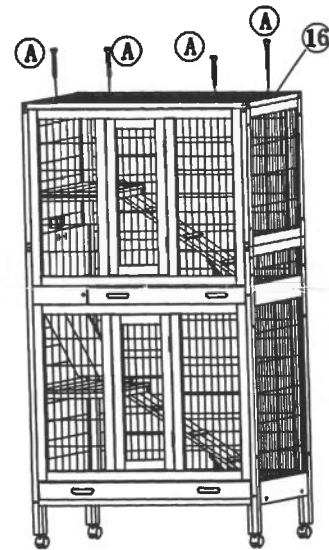

Dierenverblijf Beau Assembly Instructions

dsp international b. v.

contents box 1:

contents box 2:

1. Connect the top and bottom front panel, top and bottom back panel, the top and bottom right side panel .

2. Fix the top and bottom left side panel and the brackets.

3. Fix the top and bottom shelves.

4. Fix the ramp supportings and then insert top and bottom tray.

5. Fix the rings and two ramps and then insert the middle ramp .

6. Fix the roof.

7. Fix the latches.

8. Finish.