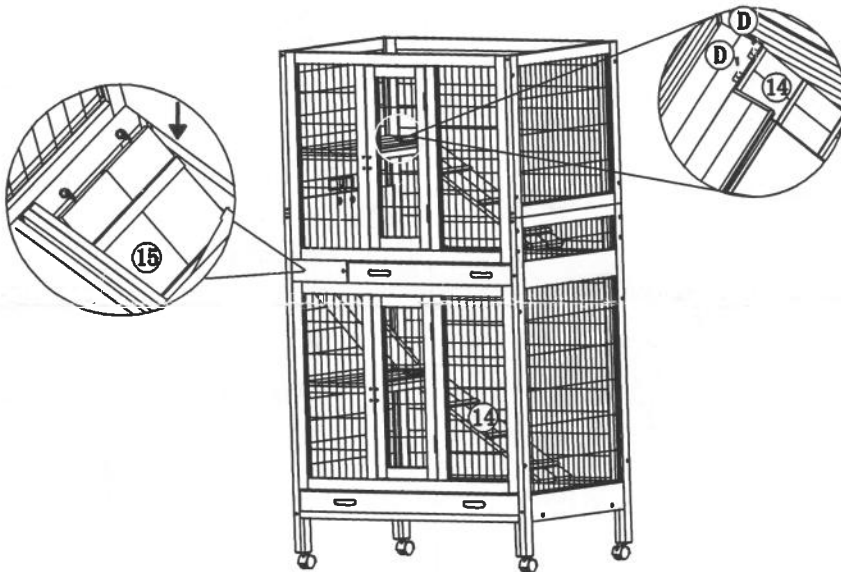

Dierenverblijf Beau Assembly Instructions

dsp international b. v.

contents box 1:

contents box 2:

1. Connect the top and bottom front panel, top and bottom back panel, the top and bottom right side panel .

2. Fix the top and bottom left side panel and the brackets.

3. Fix the top and bottom shelves.

4. Fix the ramp supportings and then insert top and bottom tray.

5. Fix the rings and two ramps and then insert the middle ramp .