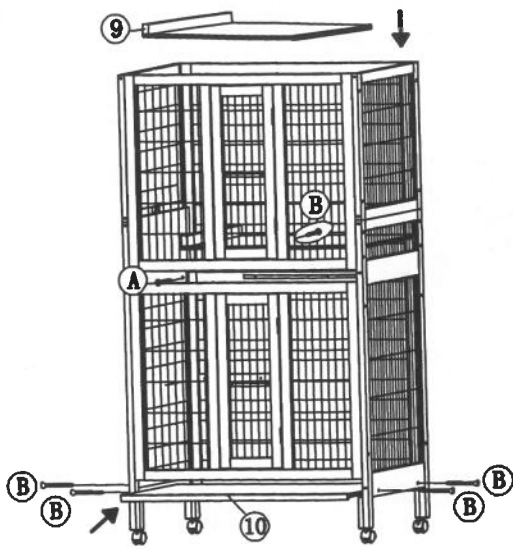

Dierenverblijf Beau Assembly Instructions

dsp international b. v.

contents box 1:

contents box 2:

1. Connect the top and bottom front panel, top and bottom back panel, the top and bottom right side panel .

2. Fix the top and bottom left side panel and the brackets.

3. Fix the top and bottom shelves.

4. Fix the ramp supportings and then insert top and bottom tray.

5. Fix the rings and two ramps and then insert the middle ramp .