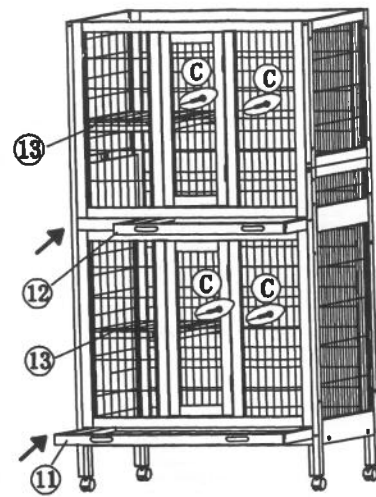

Dierenverblijf Beau Assembly Instructions

dsp international b. v.

contents box 1:

contents box 2:

1. Connect the top and bottom front panel, top and bottom back panel, the top and bottom right side panel .

2. Fix the top and bottom left side panel and the brackets.

3. Fix the top and bottom shelves.

4. Fix the ramp supportings and then insert top and bottom tray.

5. Fix the rings and two ramps and then insert the middle ramp .