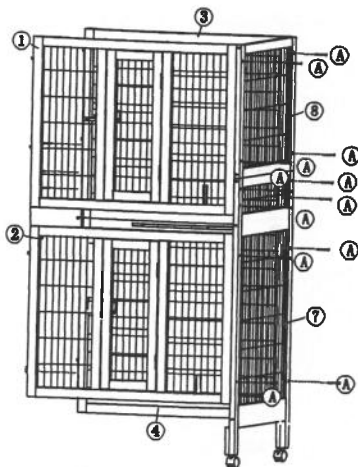

Dierenverblijf Beau Assembly Instructions

dsp international b. v.

contents box 1:

contents box 2:

1. Connect the top and bottom front panel, top and bottom back panel, the top and bottom right side panel .

2. Fix the top and bottom left side panel and the brackets.

3. Fix the top and bottom shelves.

4. Fix the ramp supportings and then insert top and bottom tray.

5. Fix the rings and two ramps and then insert the middle ramp .